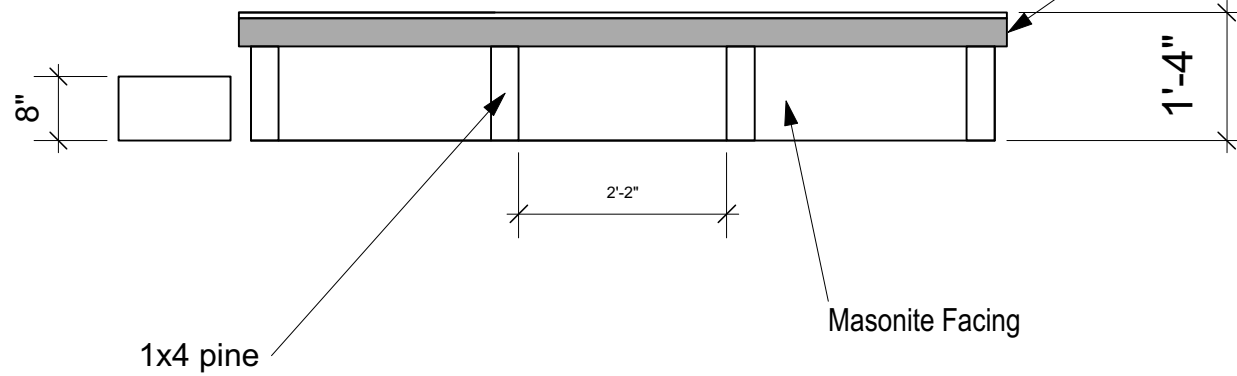

Top View

Front View

Platform Edge-Cover 2x4 Frame and plywood edge with 1/8" masonite.

Make 2

Producing Organization

Production Title

Director

Drawing Information

Scale

Drawing Number

Northfield Schools

2019 Rock N Roll Revival

Ray Coudret

Date 12/18/18
Drawn By B. Bjorklund

Revision:

1/4"=1'-0"