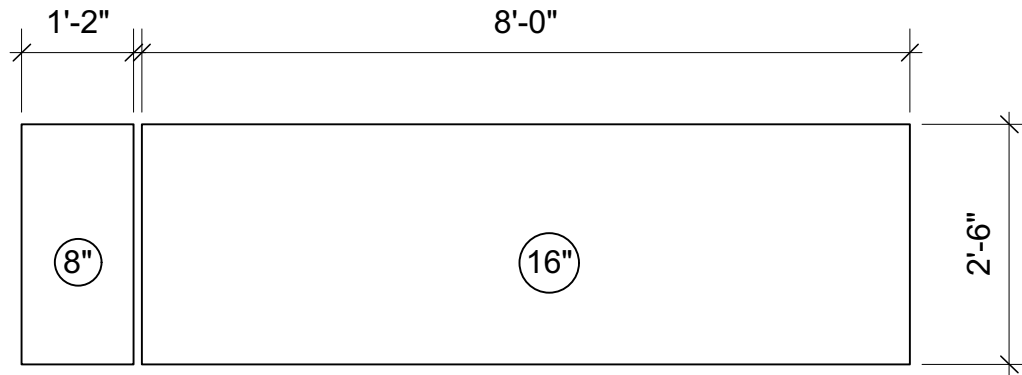

Top View

Front View

Platform Edge-Cover 2x4 Frame and plywood edge with 1/8" masonite.

Make 2

Producing Organization

Production Title

Director

Drawing Information

Scale

Drawing Number

Northfield Schools

2019 Rock N Roll Revival

Ray Coudret

Date 12/18/18
Drawn By B. Bjorklund

Revision:

1/4"=1'-0"